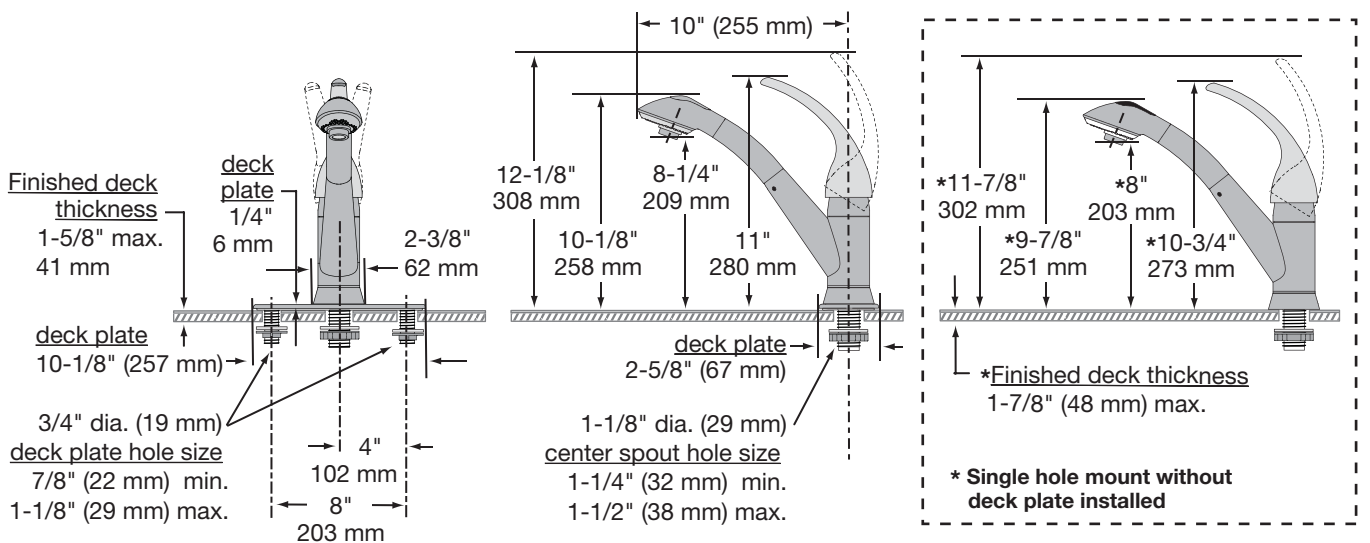

Dimensions Vella Kitchen Faucet, S-2610

Symmons Industries, Inc. ■ 31 Brooks Drive ■ Braintree, MA 02184
(800) 796-6667, (781) 848-2250 ■ Fax (800) 961-9621, (781) 843-3849
Website: www.symmons.com ■ Email: customerservice@symmons.com